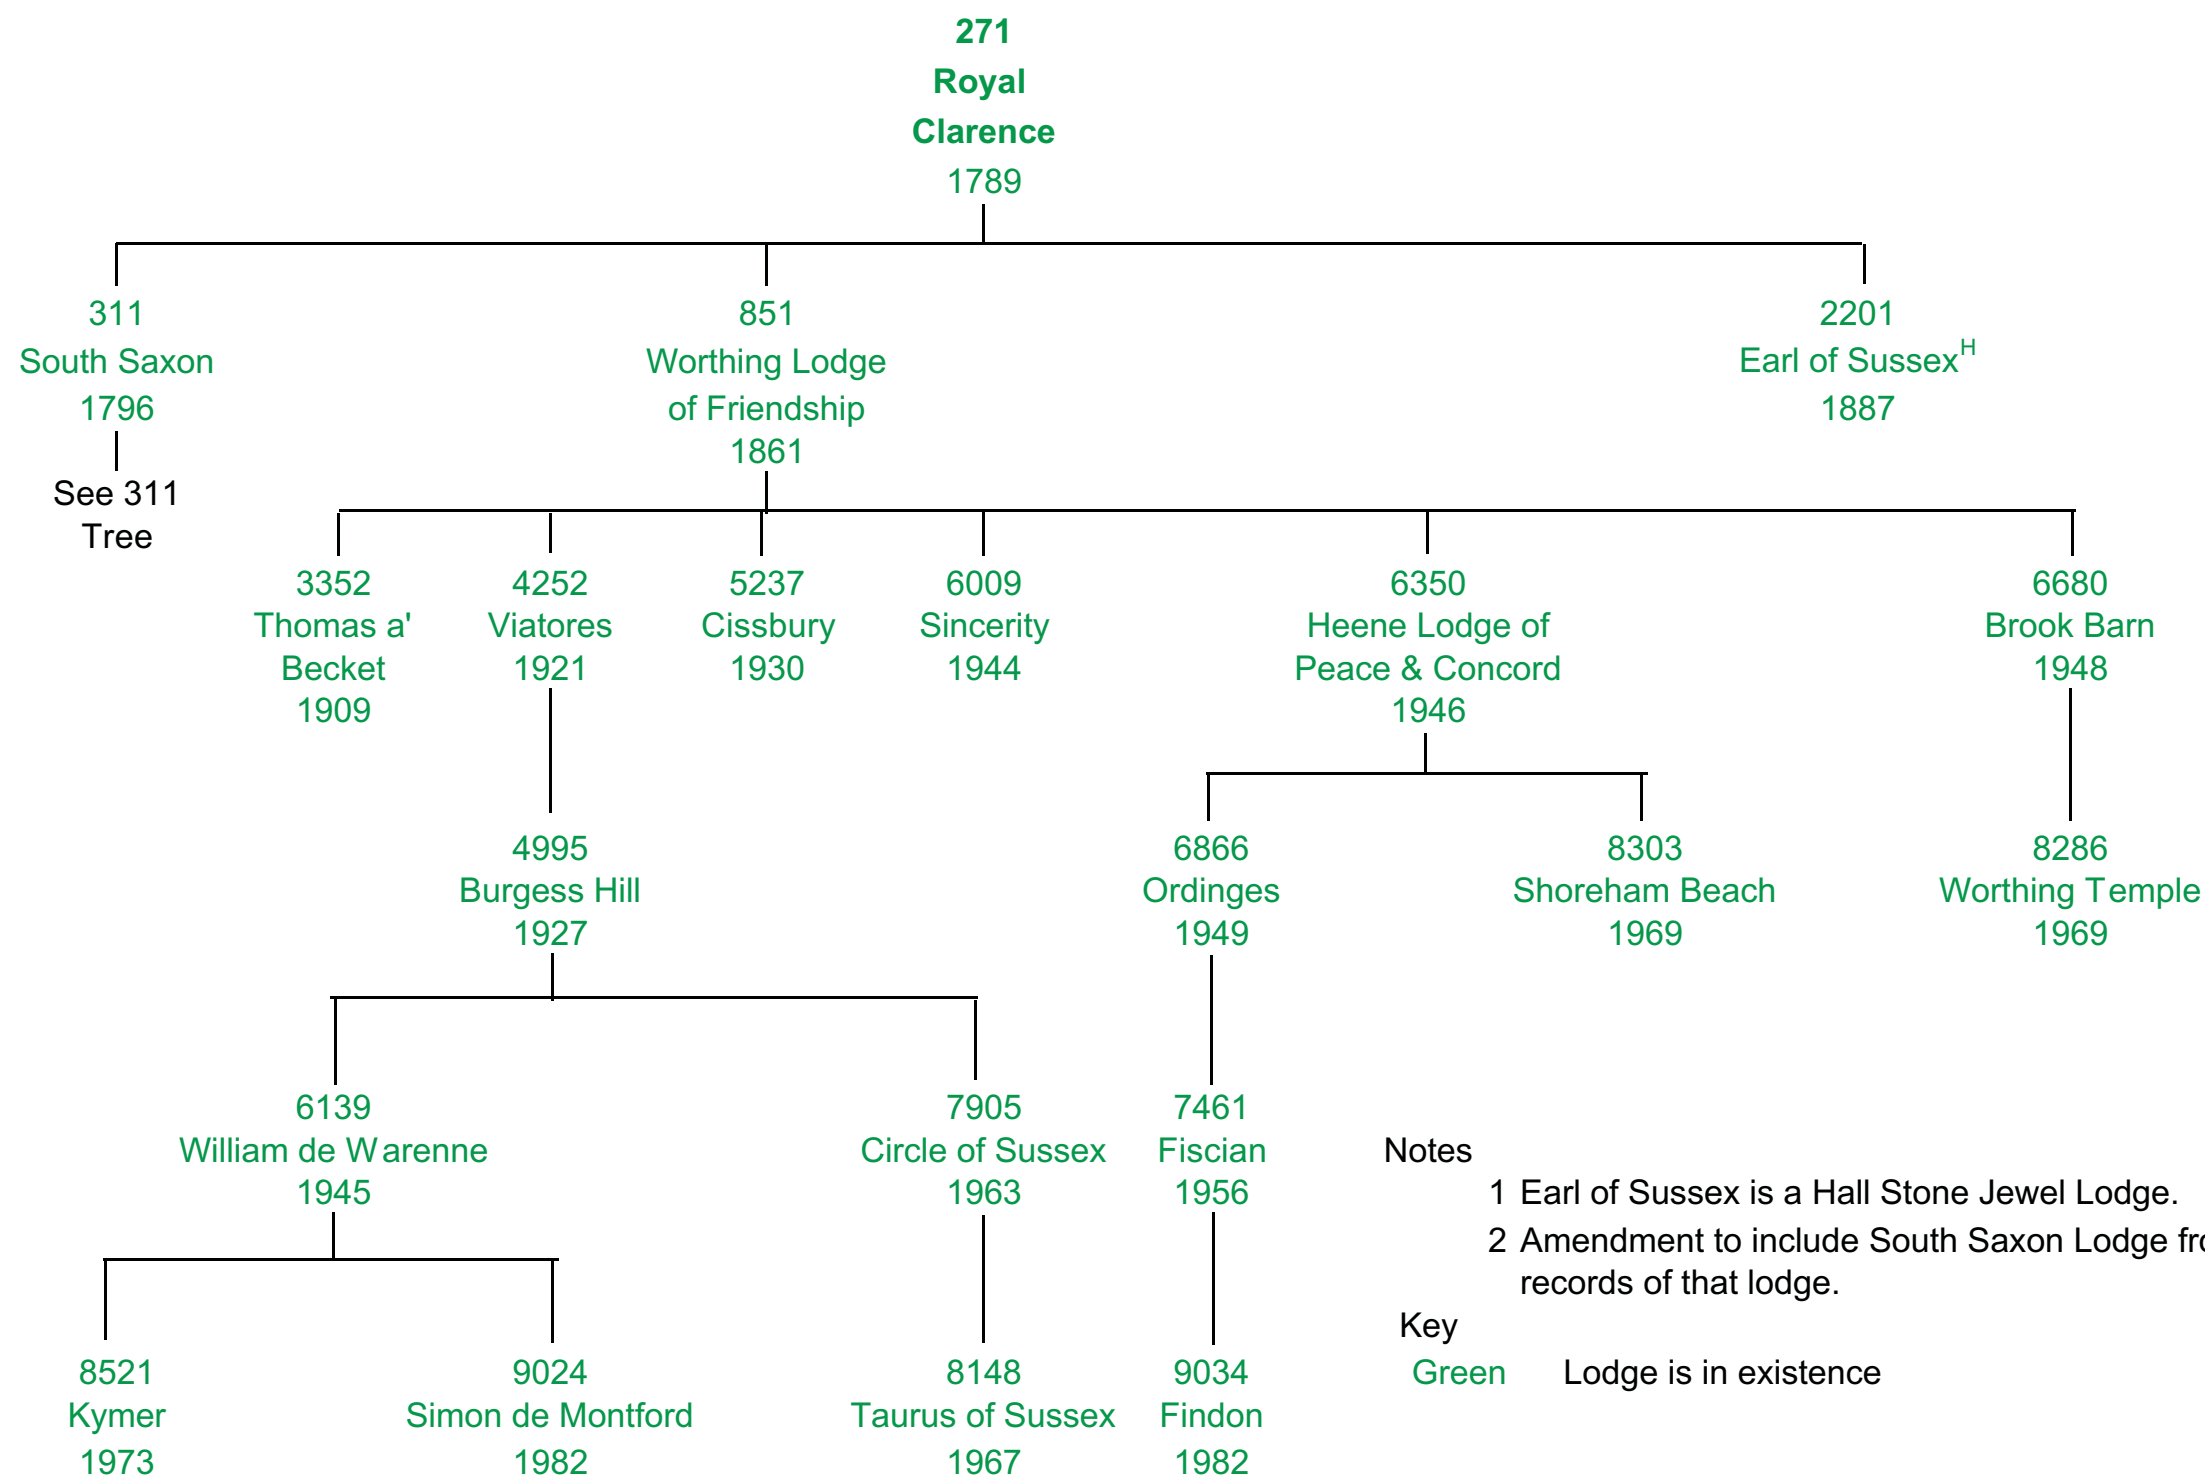

Key
Green Lodge is in existence

Howard Lodge of Brotherly Love No. 56

Key
Green Lodge is in existence

Royal Clarence Lodge No. 271

South Saxon Lodge No. 311

Notes

- * In conjunction with 811
- 1 Hartington is a Hall Stone Jewel Lodge
- 2 Bexhill is a Hall Stone Jewel Lodge
- 3 Amendment to include this.

Key

- Green Lodge is in existence
- Red Lodge has been erased

Lodge of Union No. 38

Notes

- 1 38 was a lodge constituted by the Antients Grand Lodge
- 2 38 was recommended by Twelve Brothers Lodge 166 (1814 Number) Later Erased
- 3 878 is the 1832 number. Erased in 1859 for not making returns to Grand Lodge.

Key

- Green Lodge is in existence
- Red Lodge has been erased

Derwent Lodge No. 40

Notes

- 1 40 was a lodge constituted by the Antients Grand Lodge
- 2 40 was recommended by 62 (Ireland)
- 3 Andredesweald is a Hall Stone Jewel Lodge.

Key

Green Lodge is in existence

Royal York Lodge No. 315

Notes

- * In conjunction with 1797 South Down
- ** In conjunction with 732 The Royal Brunswick
- *** Old Aldenhamian is a London Lodge

Key

- Green Lodge is in existence
- Red Lodge has been erased