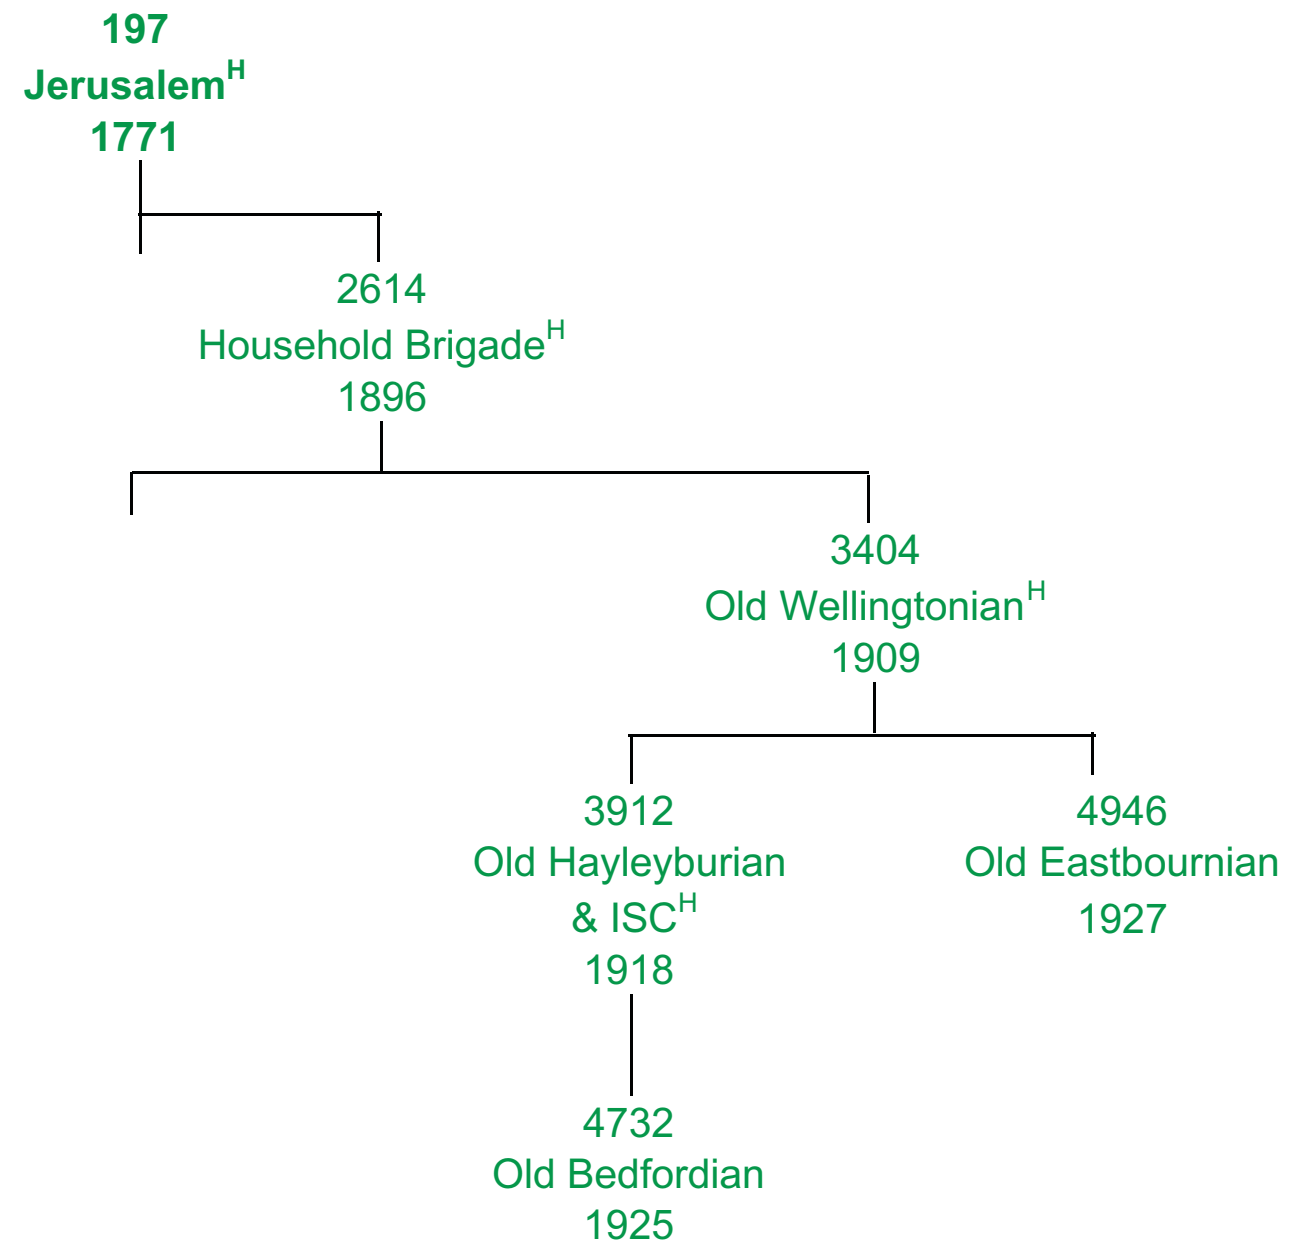

This Family Tree shows a Lodge which has moved to Sussex and the relevant section of its Ancestry

Notes

- 1 Central Section of Tree identified only.
- 2 Robert Mitchell is a Middlesex Lodge

Key

- ^H Hall Stone Jewel Lodge
- Green Lodge is in existence

Hurst Johnian Lodge No. 4937

This Family Tree shows a Lodge which has moved to Sussex and the relevant section of its Ancestry

Notes

- 1 Central Section of Tree identified only.
- 2 Hurst Johnian moved to Sussex in 1993
- 3 All other Lodges shown meet in London
- 4 Ardingly & Hurst are part of the Woodard Group.

Key

- ^H Hall Stone Jewel Lodge
- Green Lodge is in existence

Old Eastbournian Lodge No. 4946

This Family Tree shows a Lodge which has moved to Sussex and the relevant section of its Ancestry

Notes

- 1 Right hand Wing of Tree identified only.
- 2 Old Eastbournian moved to Sussex in February 1997
- 3 All other Lodges shown meet in London

Key

- ^H Hall Stone Jewel Lodge
- Green Lodge is in existence