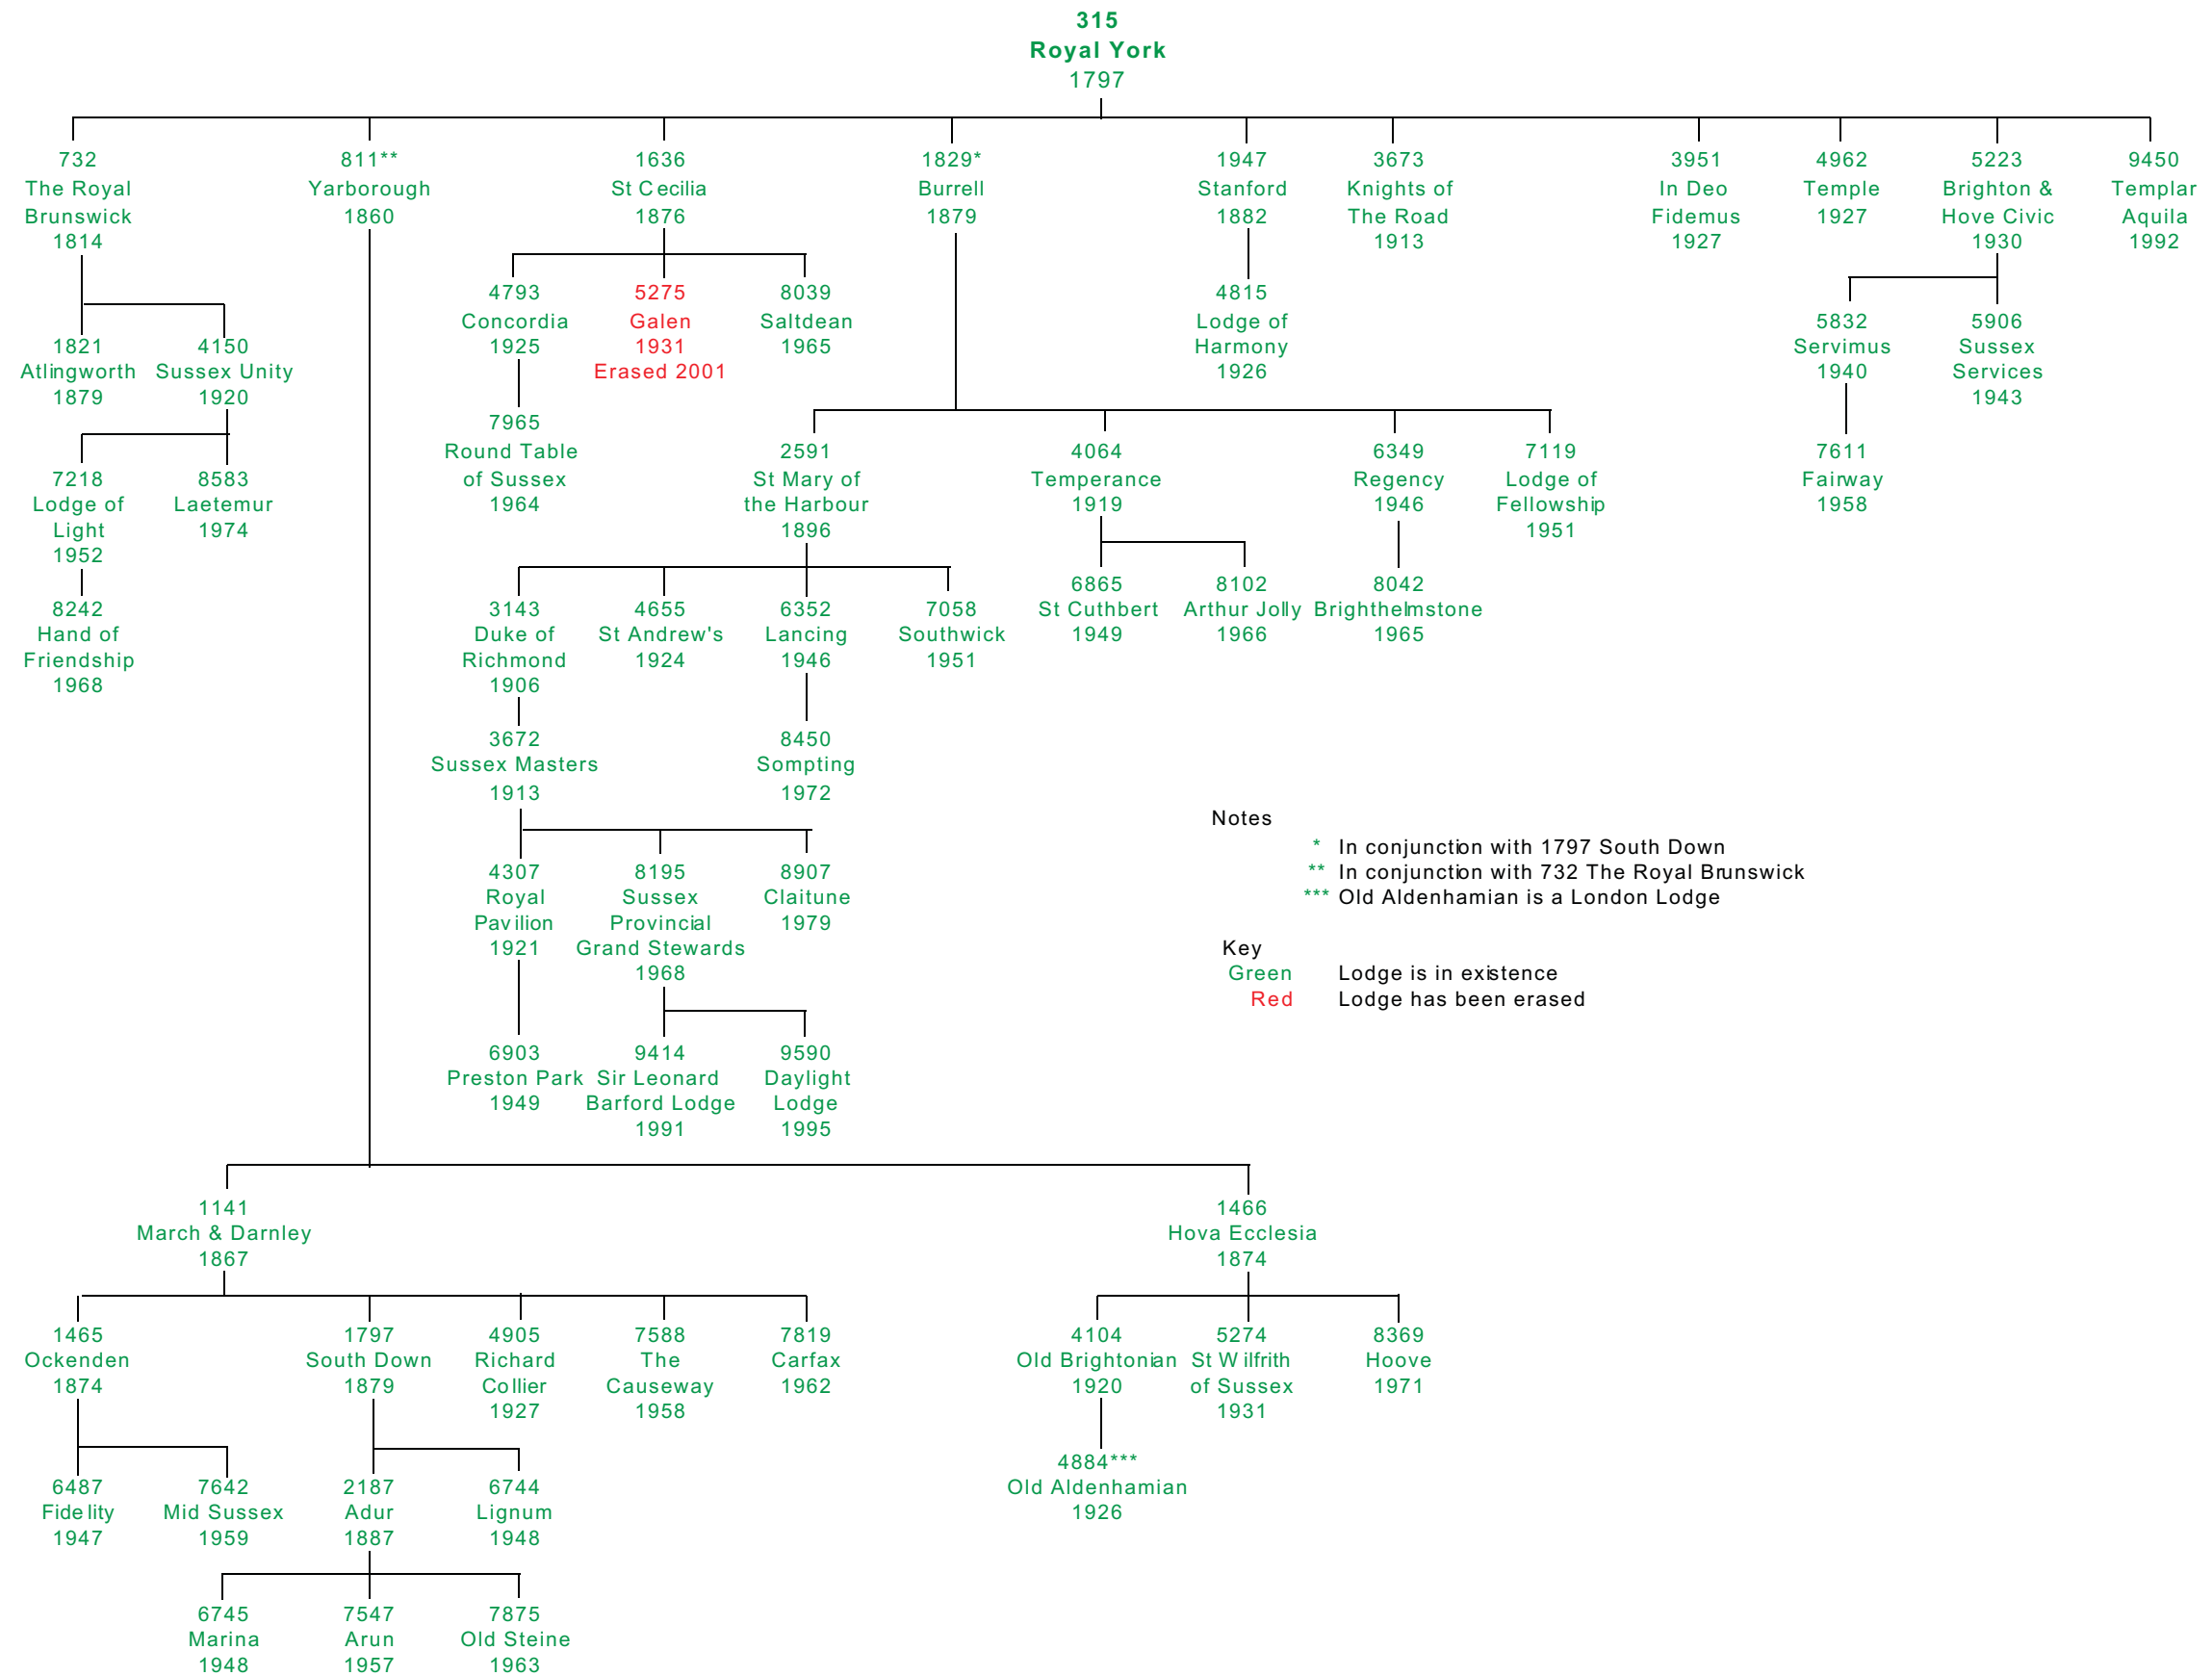

Key

- Green Lodge is in existence
- Red Lodge has been erased

Lodge of Union No. 38

Notes

- 1 38 was a lodge constituted by the Antients Grand Lodge
- 2 38 was recommended by Twelve Brothers Lodge 166 (1814 Number) Later Erased
- 3 878 is the 1832 number. Erased in 1859 for not making returns to Grand Lodge.

Key

- Green Lodge is in existence
- Red Lodge has been erased

Derwent Lodge No. 40

Notes

- 1 40 was a lodge constituted by the Antients Grand Lodge
- 2 40 was recommended by 62 (Ireland)
- 3 Andredesweald is a Hall Stone Jewel Lodge.

Key

Green Lodge is in existence

Royal York Lodge No. 315

Notes

- * In conjunction with 1797 South Down
- ** In conjunction with 732 The Royal Brunswick
- *** Old Aldenhamian is a London Lodge

Key

- Green Lodge is in existence
- Red Lodge has been erased

Notes

- 1 Central Section of Tree identified only.
- 2 Past & Present moved to Sussex in 1965
- 3 Hampshire is a London Lodge

Key

- ^H Hall Stone Jewel Lodge
- Green Lodge is in existence

Selsey Lodge No. 3571