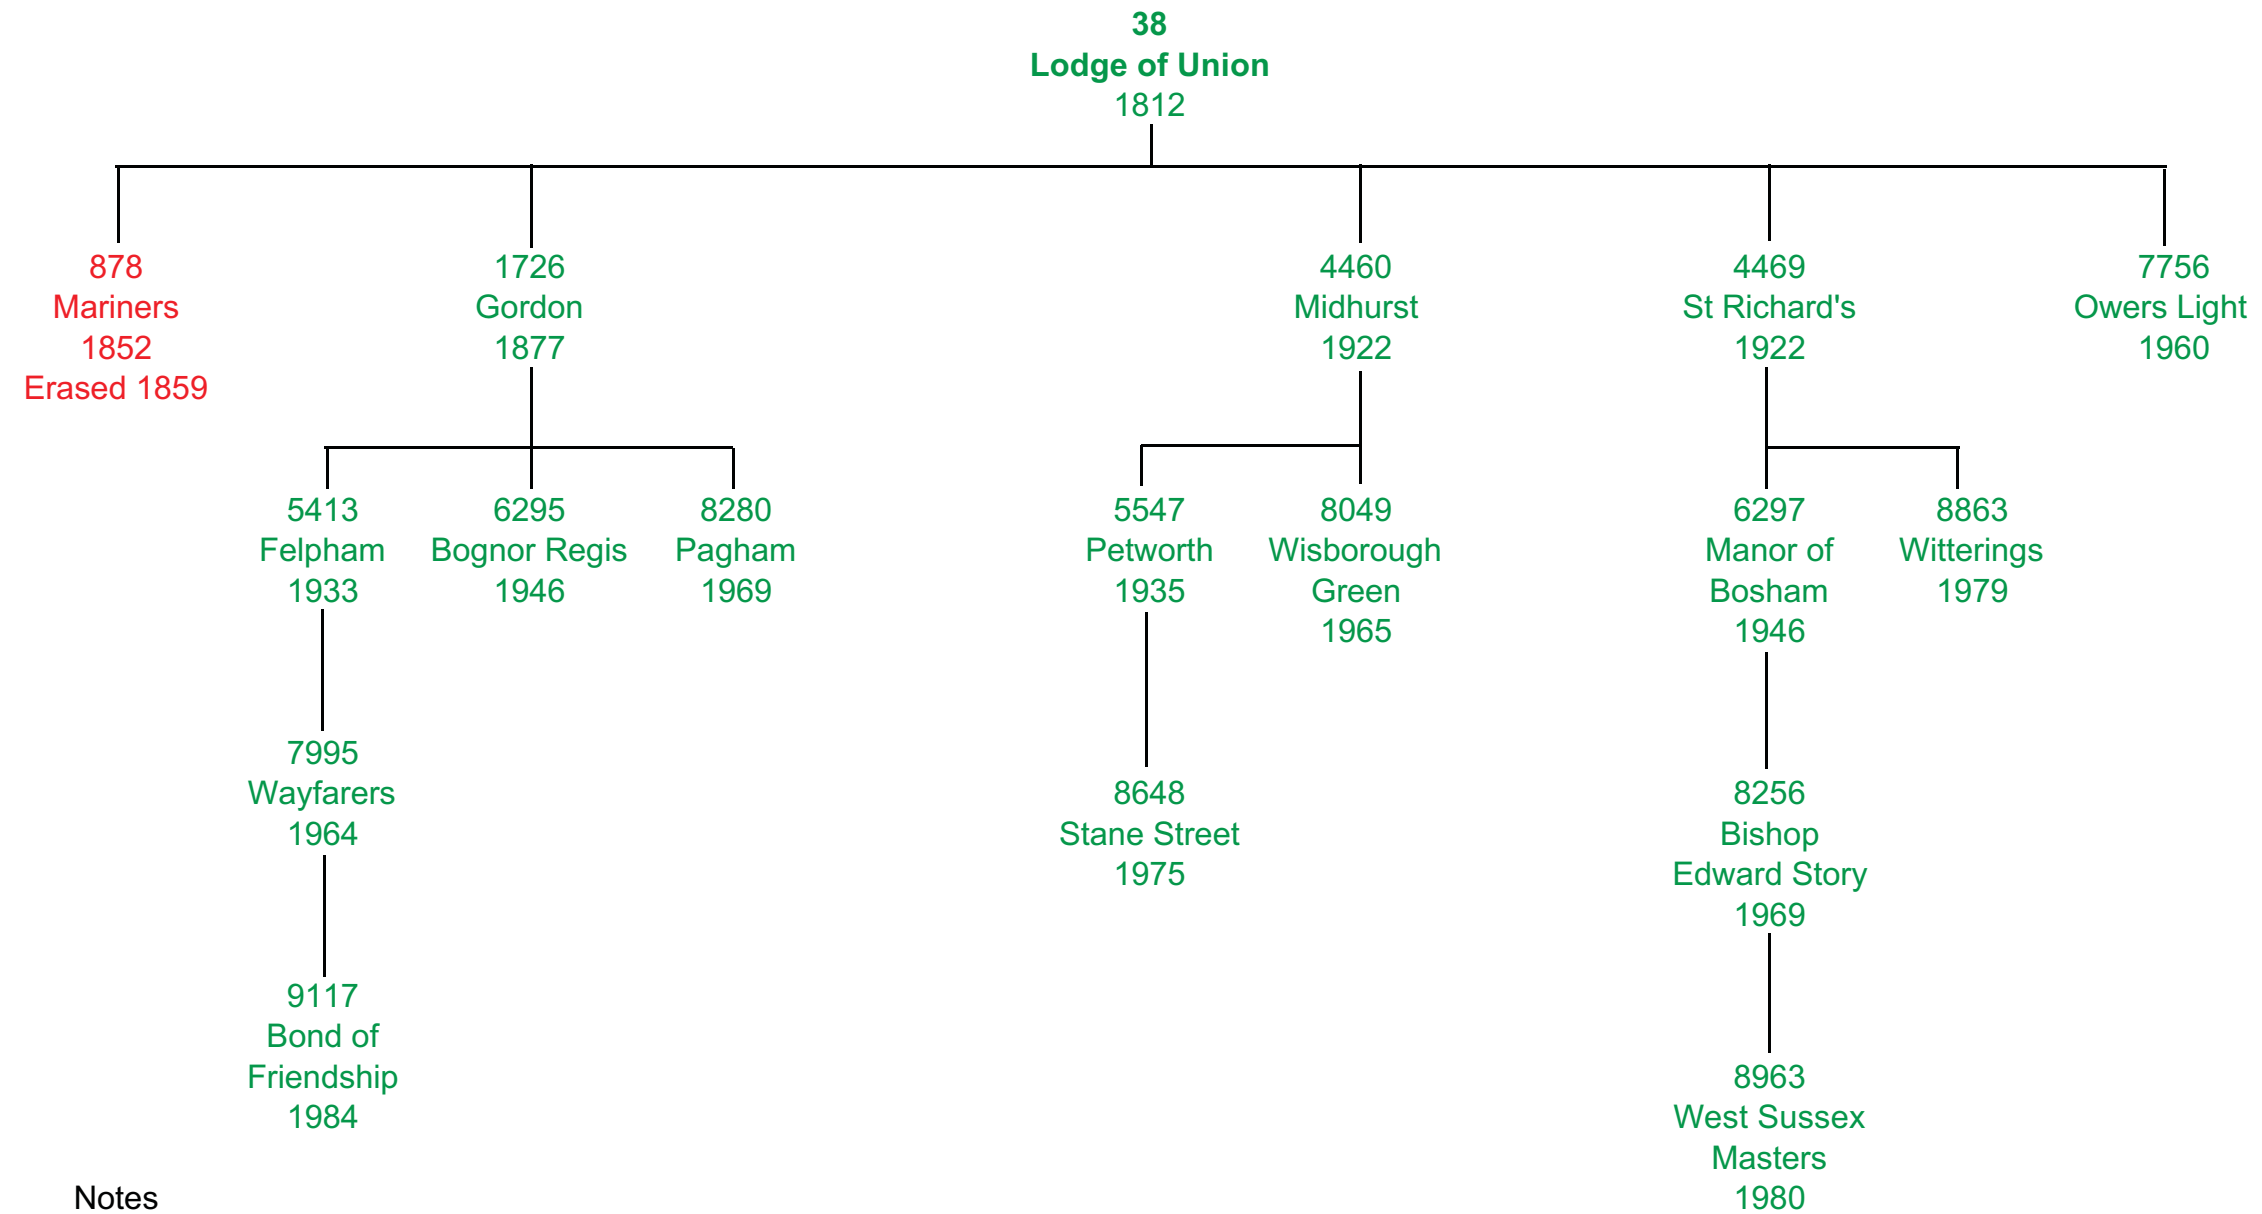

Key
Green Lodge is in existence

Howard Lodge of Brotherly Love No. 56

Key
Green Lodge is in existence

Royal Clarence Lodge No. 271

South Saxon Lodge No. 311

Notes

- * In conjunction with 811
- 1 Hartington is a Hall Stone Jewel Lodge
- 2 Bexhill is a Hall Stone Jewel Lodge
- 3 Amendment to include this.

Key

- Green Lodge is in existence
- Red Lodge has been erased

Lodge of Union No. 38

Notes

- 1 38 was a lodge constituted by the Antients Grand Lodge
- 2 38 was recommended by Twelve Brothers Lodge 166 (1814 Number) Later Erased
- 3 878 is the 1832 number. Erased in 1859 for not making returns to Grand Lodge.

Key

- Green Lodge is in existence
- Red Lodge has been erased

Derwent Lodge No. 40

Notes

- 1 40 was a lodge constituted by the Antients Grand Lodge
- 2 40 was recommended by 62 (Ireland)
- 3 Andredesweald is a Hall Stone Jewel Lodge.

Key

Green Lodge is in existence

Royal York Lodge No. 315

Notes

- * In conjunction with 1797 South Down
- ** In conjunction with 732 The Royal Brunswick
- *** Old Aldenhamian is a London Lodge

Key

- Green Lodge is in existence
- Red Lodge has been erased