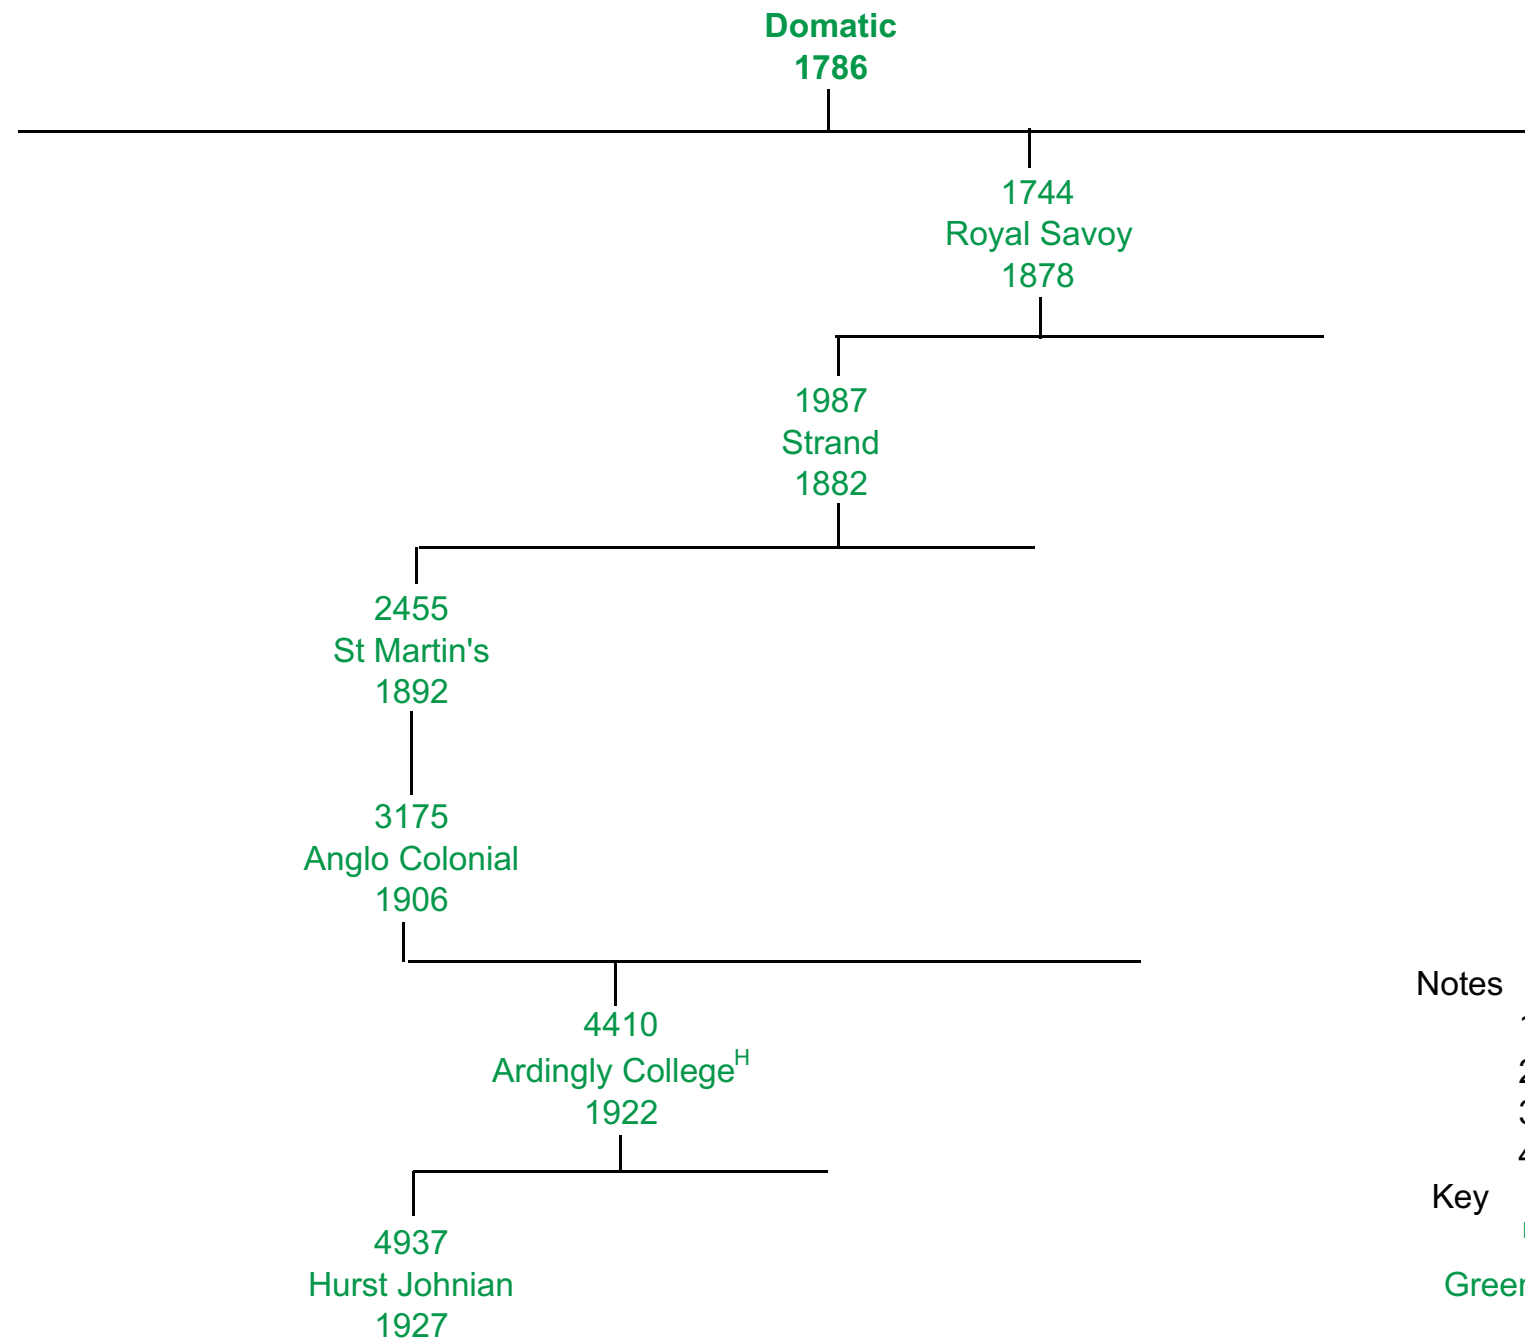

Notes

- 1 Central Section of Tree identified only.
- 2 Past & Present moved to Sussex in 1965
- 3 Hampshire is a London Lodge

Key

- ^H Hall Stone Jewel Lodge
- Green Lodge is in existence

Selsey Lodge No. 3571

This Family Tree shows a Lodge which has moved to Sussex and the relevant section of its Ancestry

Notes

- 1 Central Section of Tree identified only.
- 2 Robert Mitchell is a Middlesex Lodge

Key

- ^H Hall Stone Jewel Lodge
- Green Lodge is in existence

Hurst Johnian Lodge No. 4937

This Family Tree shows a Lodge which has moved to Sussex and the relevant section of its Ancestry

Notes

- 1 Central Section of Tree identified only.
- 2 Hurst Johnian moved to Sussex in 1993
- 3 All other Lodges shown meet in London
- 4 Ardingly & Hurst are part of the Woodard Group.

Key

- ^H Hall Stone Jewel Lodge
- Green Lodge is in existence

Old Eastbournian Lodge No. 4946

This Family Tree shows a Lodge which has moved to Sussex and the relevant section of its Ancestry

Notes

- 1 Right hand Wing of Tree identified only.
- 2 Old Eastbournian moved to Sussex in February 1997
- 3 All other Lodges shown meet in London