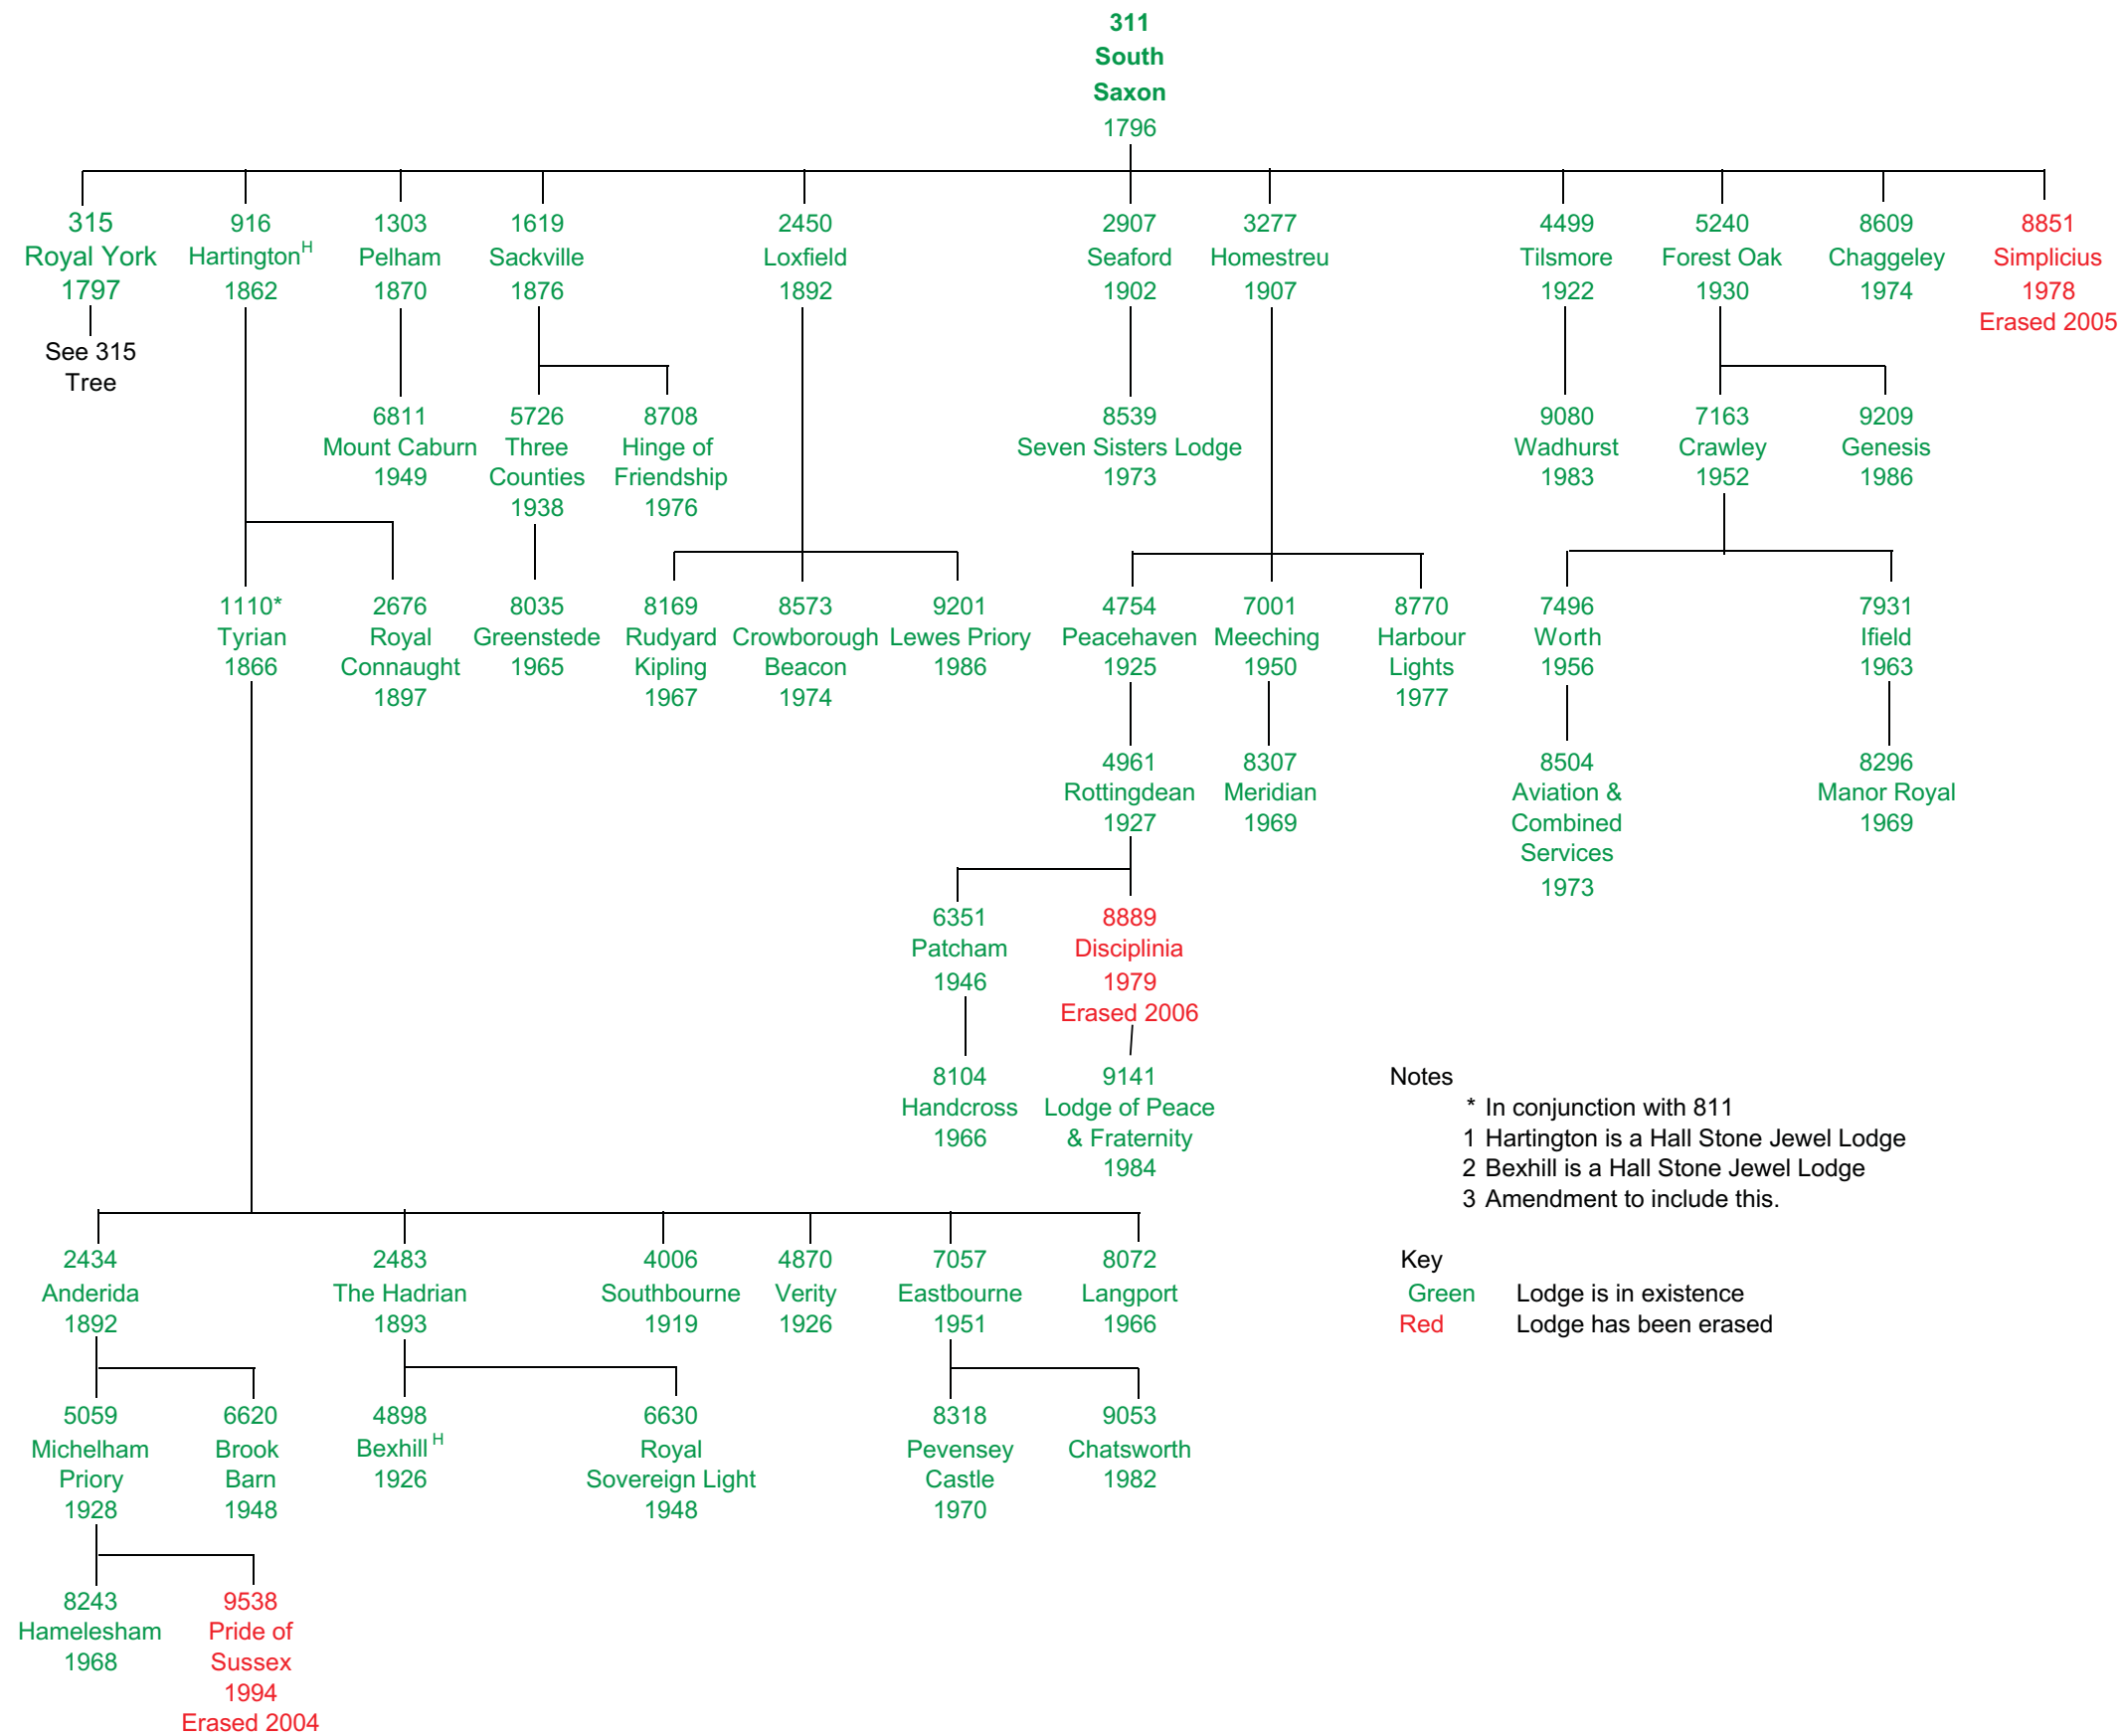

Key
Green Lodge is in existence

Howard Lodge of Brotherly Love No. 56

Key
Green Lodge is in existence

Royal Clarence Lodge No. 271

South Saxon Lodge No. 311

Notes

- * In conjunction with 811
- 1 Hartington is a Hall Stone Jewel Lodge
- 2 Bexhill is a Hall Stone Jewel Lodge
- 3 Amendment to include this.

Key

- Green Lodge is in existence
- Red Lodge has been erased

Lodge of Union No. 38

Notes

- 1 38 was a lodge constituted by the Antients Grand Lodge
- 2 38 was recommended by Twelve Brothers Lodge 166 (1814 Number) Later Erased
- 3 878 is the 1832 number. Erased in 1859 for not making returns to Grand Lodge.

Key

- Green Lodge is in existence
- Red Lodge has been erased

Derwent Lodge No. 40

Notes

- 1 40 was a lodge constituted by the Antients Grand Lodge
- 2 40 was recommended by 62 (Ireland)
- 3 Andredesweald is a Hall Stone Jewel Lodge.

Key

Green Lodge is in existence

Royal York Lodge No. 315

Notes

- * In conjunction with 1797 South Down
- ** In conjunction with 732 The Royal Brunswick
- *** Old Aldenhamian is a London Lodge

Key

- Green Lodge is in existence
- Red Lodge has been erased