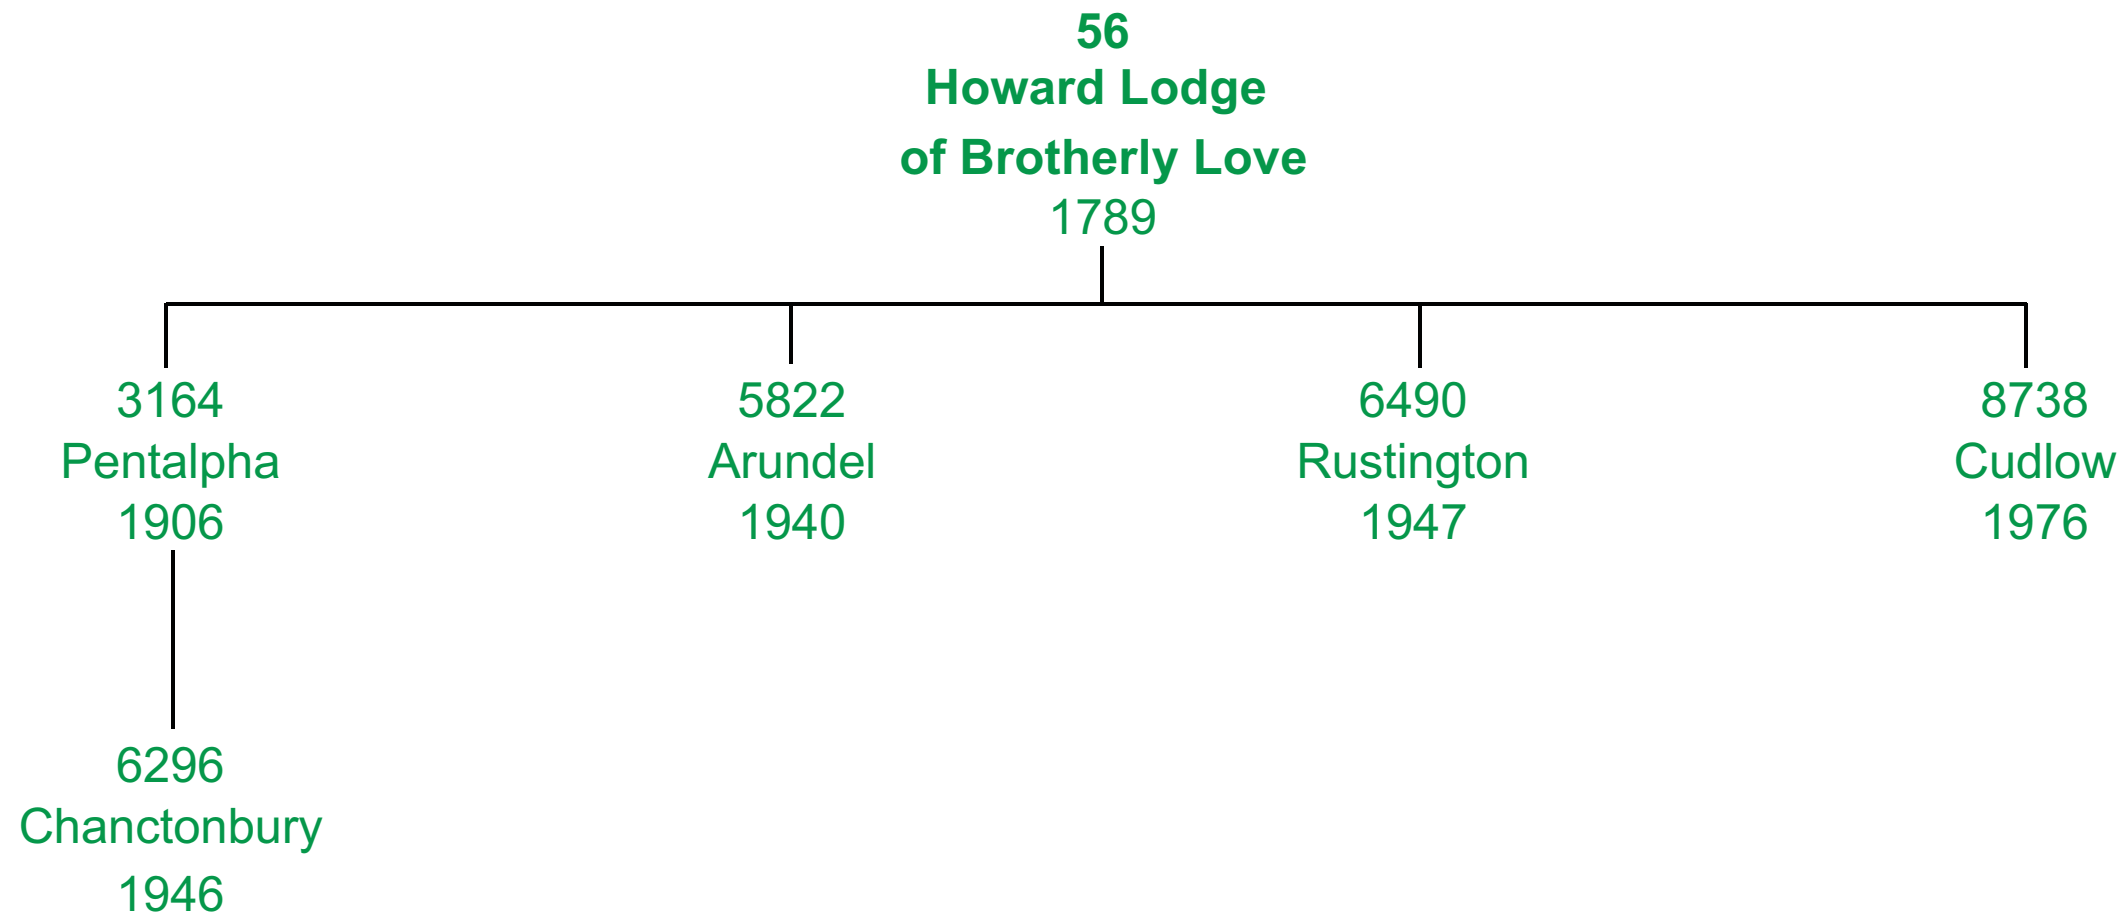

Howard Lodge of Brotherly Love No. 56

Key
Green Lodge is in existence