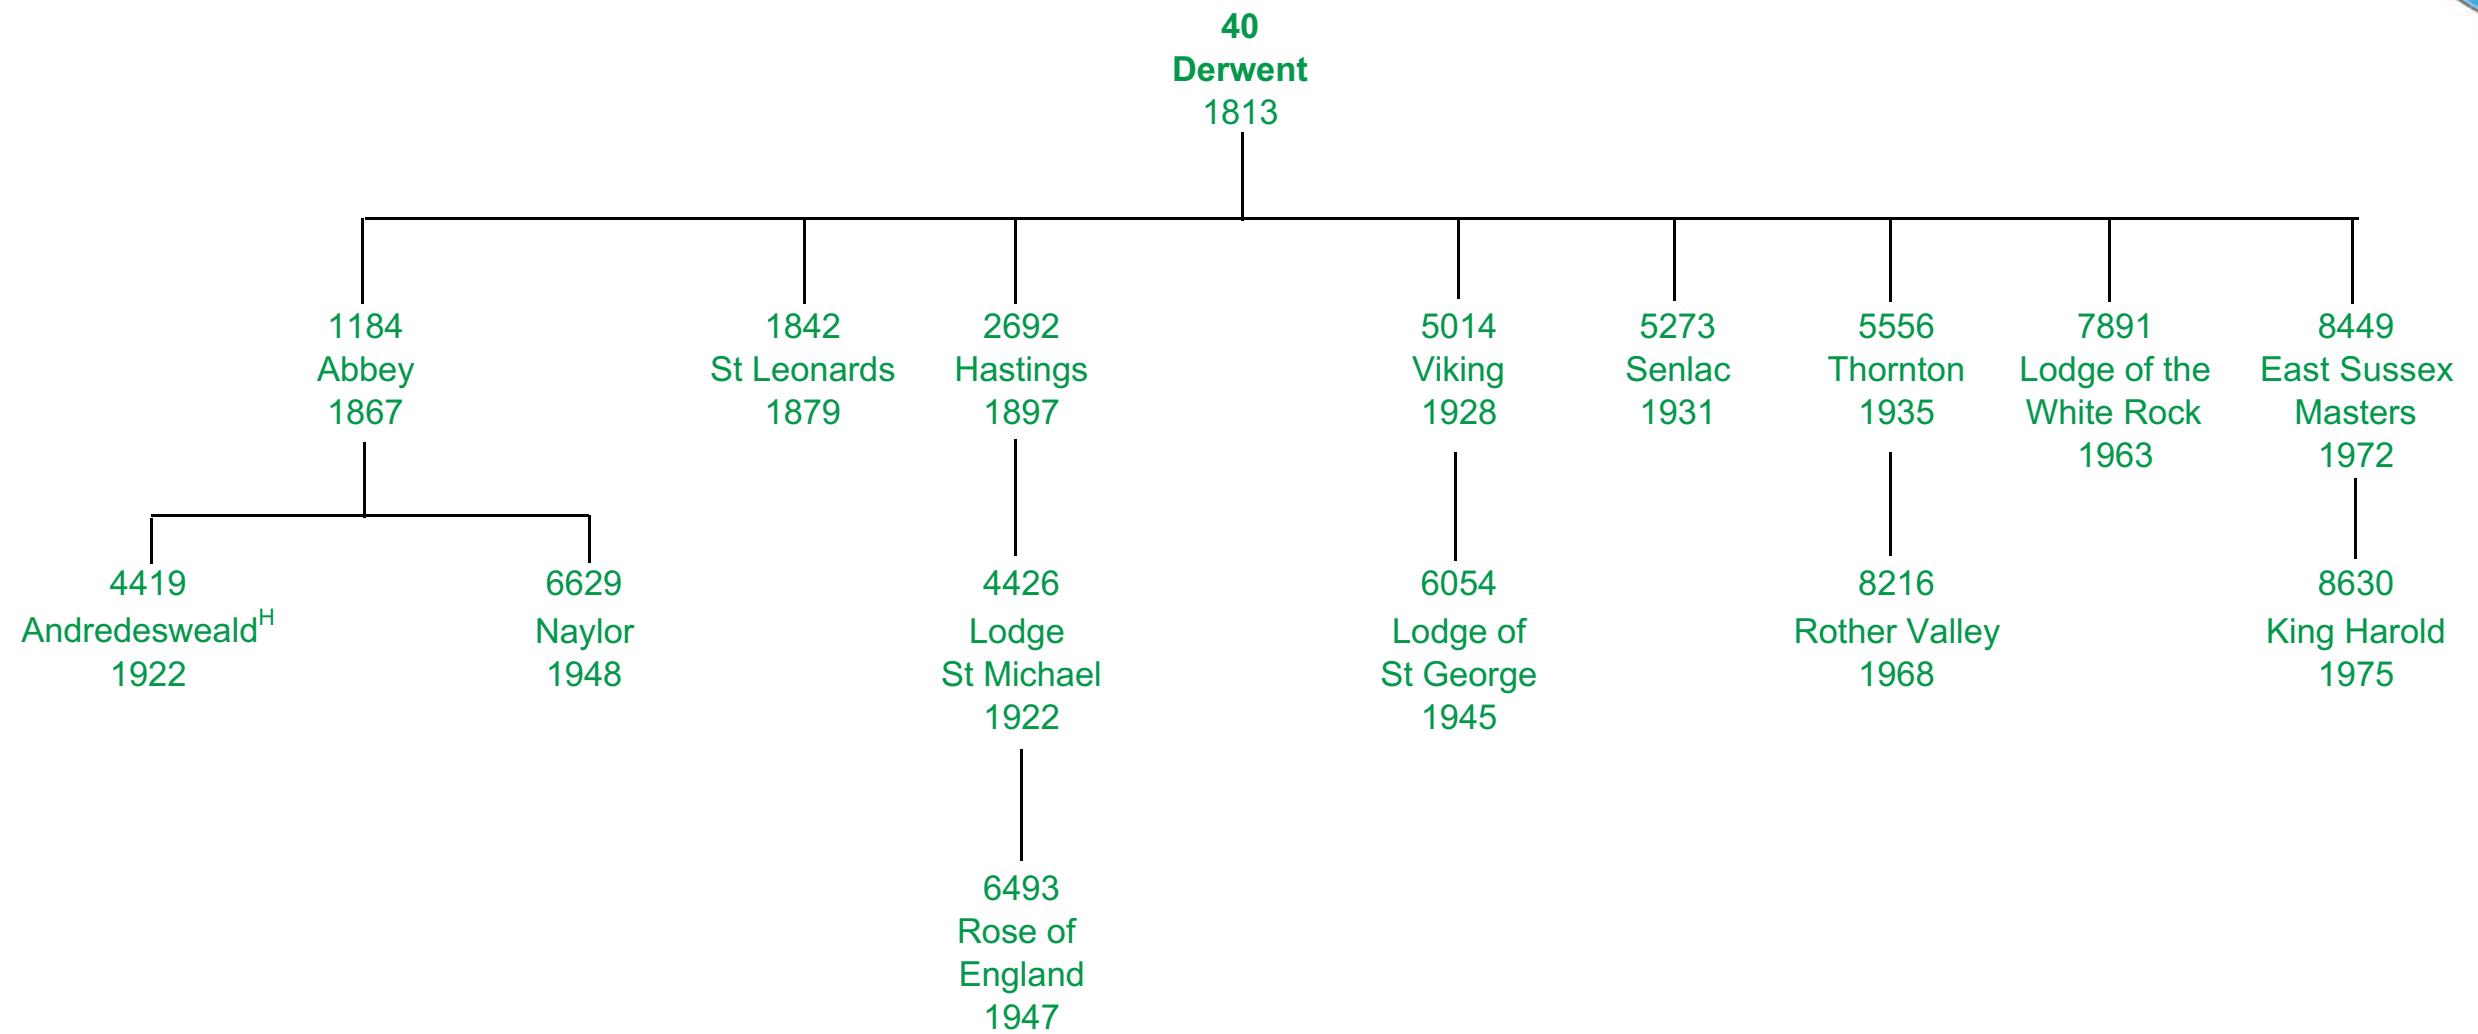

Key

- Green Lodge is in existence
- Red Lodge has been erased

Lodge of Union No. 38

Notes

- 1 38 was a lodge constituted by the Antients Grand Lodge
- 2 38 was recommended by Twelve Brothers Lodge 166 (1814 Number) Later Erased
- 3 878 is the 1832 number. Erased in 1859 for not making returns to Grand Lodge.

Key

- Green Lodge is in existence
- Red Lodge has been erased

Derwent Lodge No. 40

Notes

- 1 40 was a lodge constituted by the Antients Grand Lodge
- 2 40 was recommended by 62 (Ireland)
- 3 Andredesweald is a Hall Stone Jewel Lodge.

Key

Green Lodge is in existence

Royal York Lodge No. 315

Notes

- * In conjunction with 1797 South Down
- ** In conjunction with 732 The Royal Brunswick
- *** Old Aldenhamian is a London Lodge

Key

- Green Lodge is in existence
- Red Lodge has been erased

Key

- ^H Hall Stone Jewel Lodge
- Green Lodge is in existence

Old Eastbournian Lodge No. 4946

This Family Tree shows a Lodge which has moved to Sussex and the relevant section of its Ancestry

Notes

- 1 Right hand Wing of Tree identified only.
- 2 Old Eastbournian moved to Sussex in February 1997
- 3 All other Lodges shown meet in London